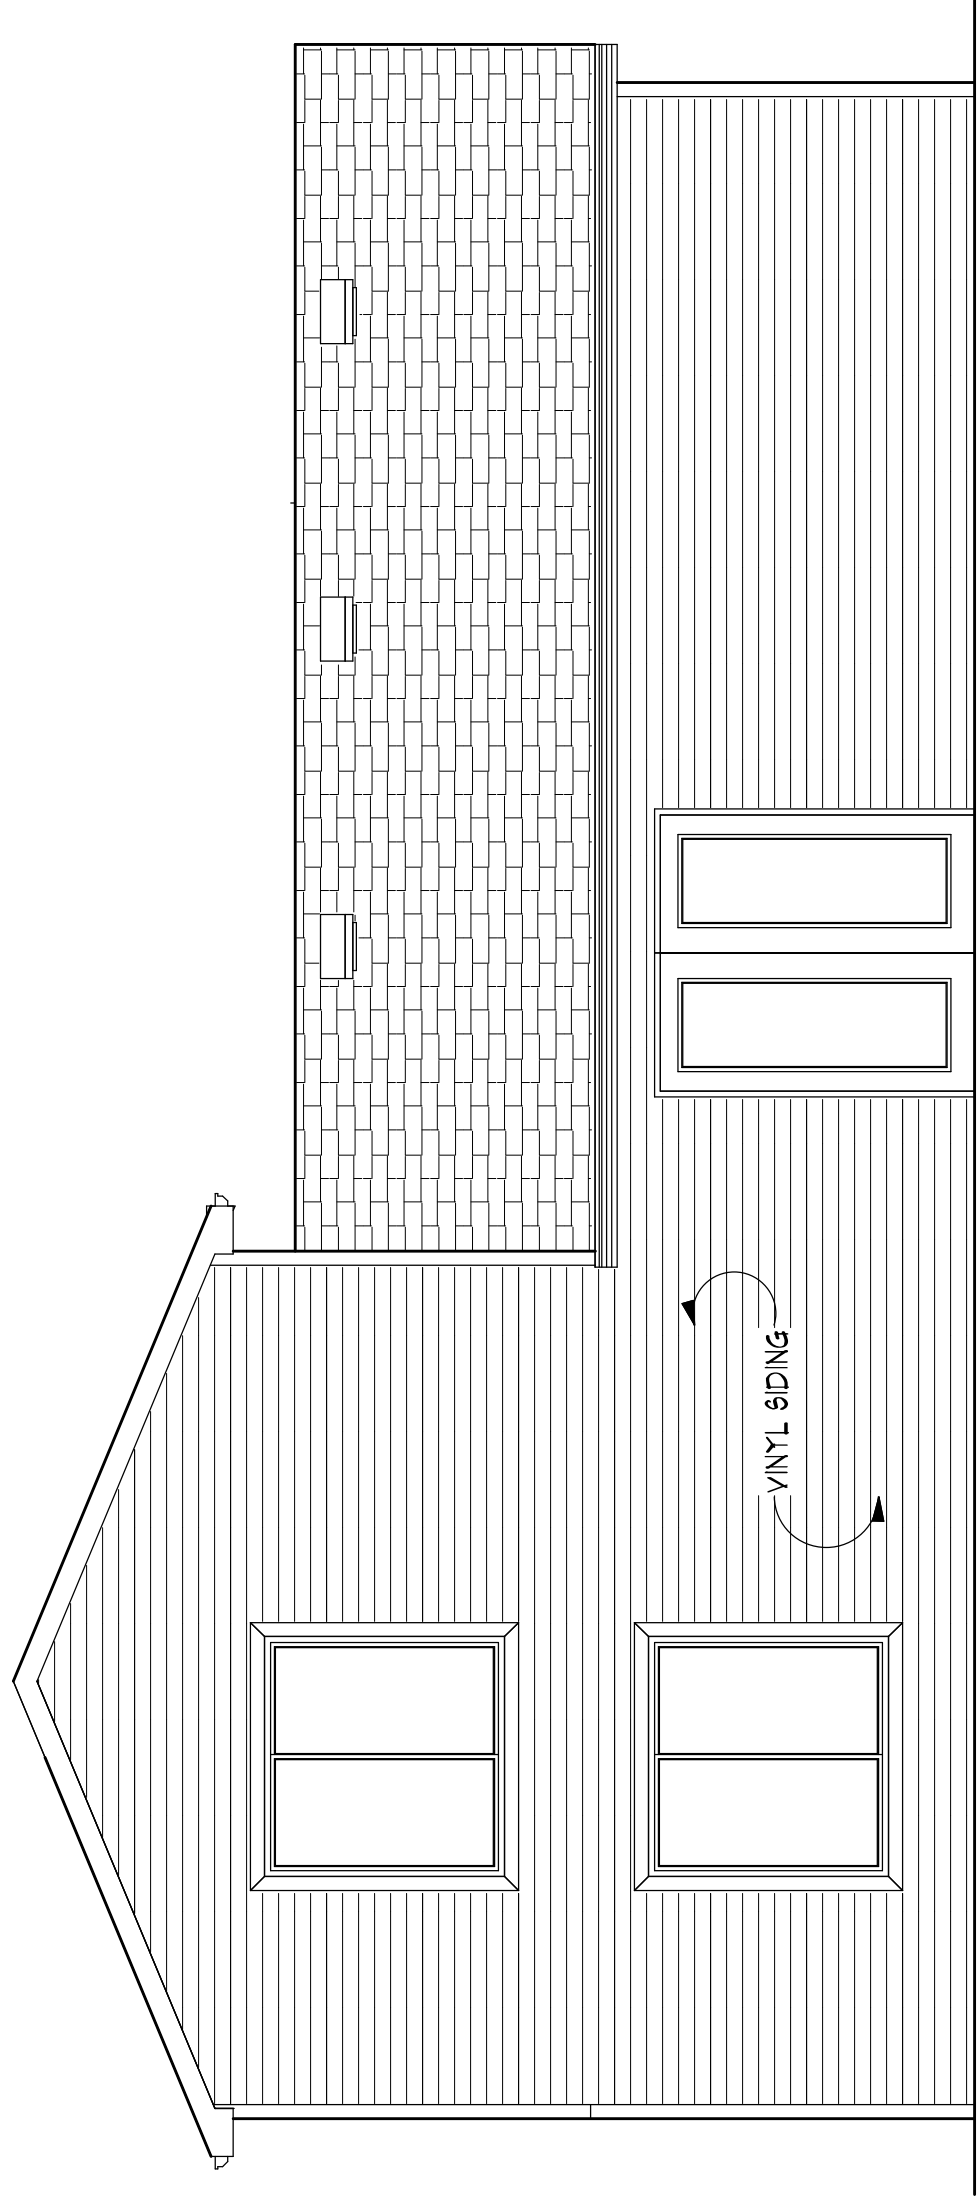

LEFT ELEVATION
SCALE: 1/4" = 1'-0"

FRONT ELEVATION
SCALE: 1/4" = 1'-0"

The Garden Beauty

Address
Addition
Block
Lot

RIGHT ELEVATION
SCALE: 1/4" = 1'-0"

REAR ELEVATION
SCALE: 1/4" = 1'-0"