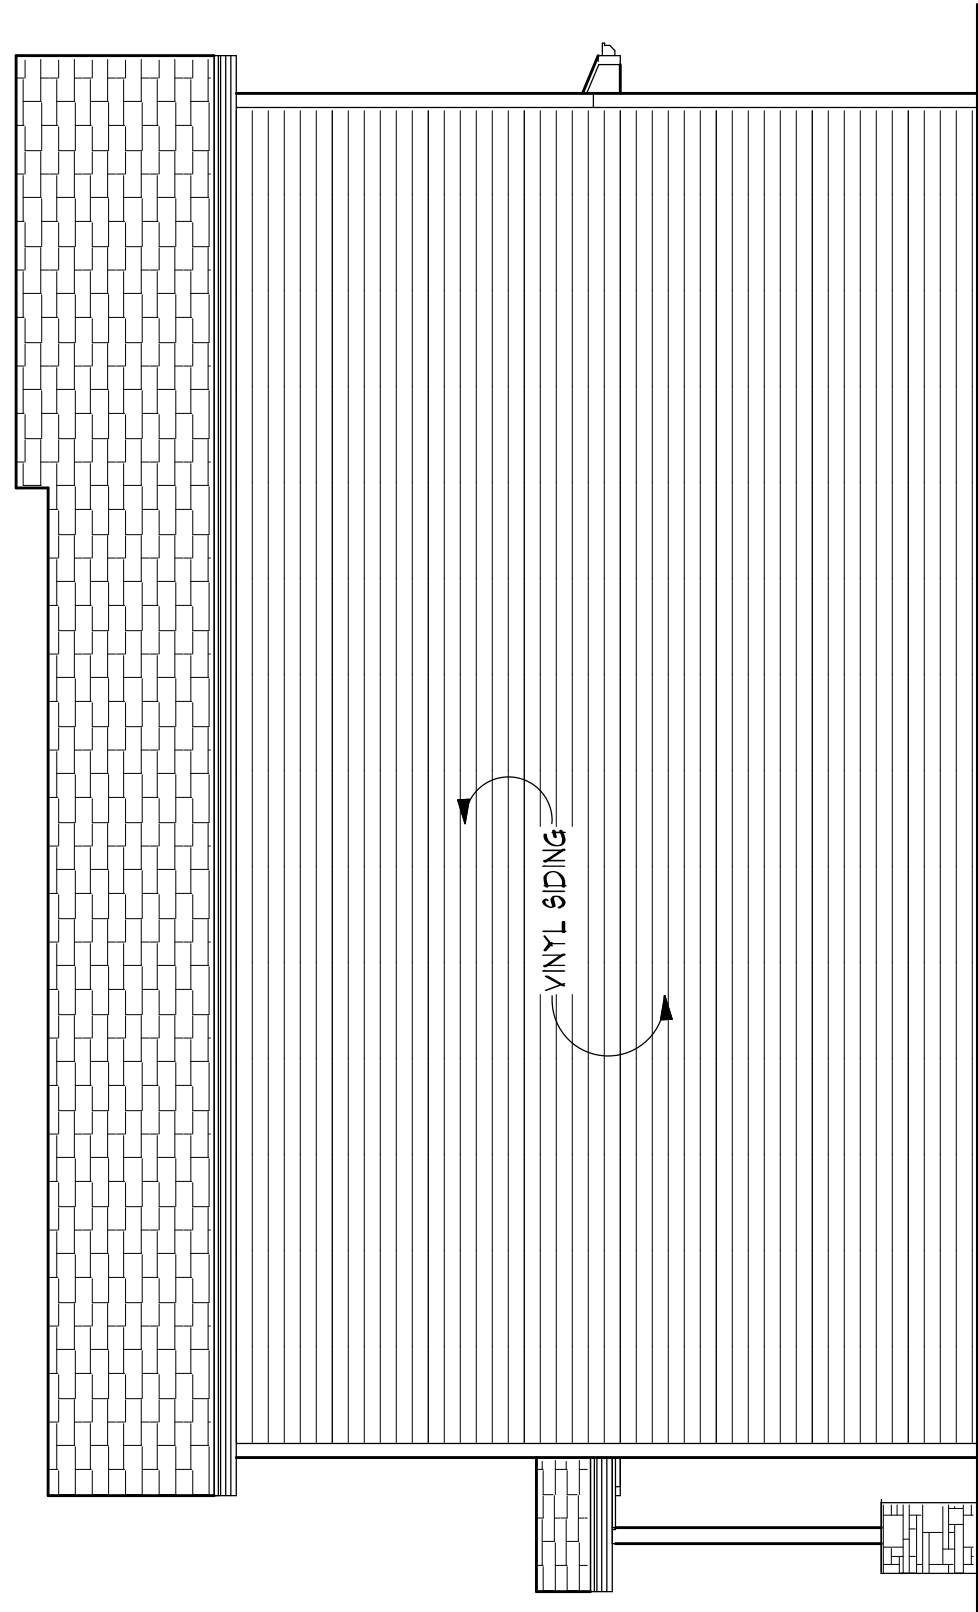

LEFT ELEVATION
SCALE: 1/4" = 1'-0"

FRONT ELEVATION
SCALE: 1/4" = 1'-0"

The Garden Beauty

Address
Addition
Block
Lot

RIGHT ELEVATION
SCALE: 1/4" = 1'-0"

REAR ELEVATION
SCALE: 1/4" = 1'-0"