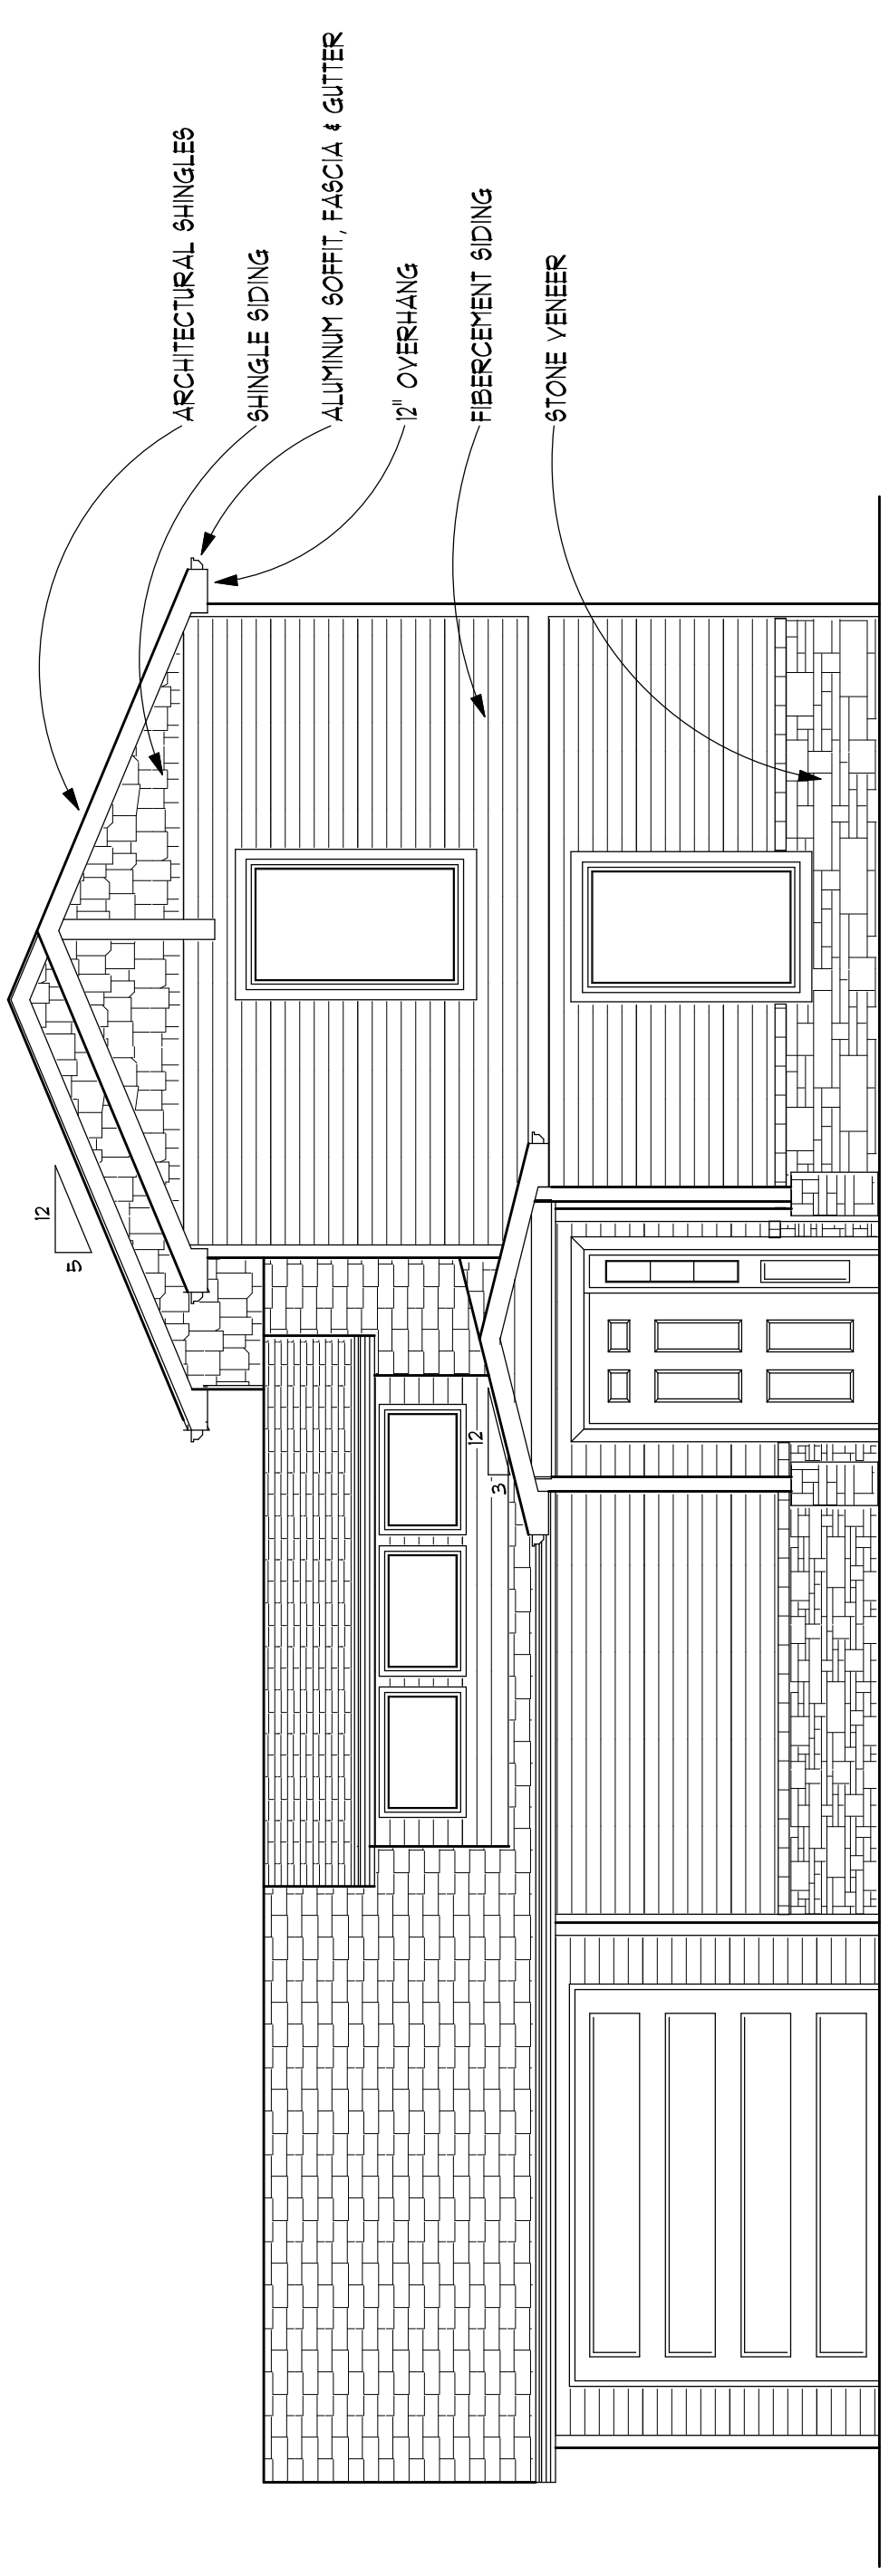

LEFT ELEVATION
SCALE: 1/4" = 1'-0"

FRONT ELEVATION
SCALE: 1/4" = 1'-0"

The Garden Beauty

Address
Addition
Block
Lot

RIGHT ELEVATION
SCALE: 1/4" = 1'-0"

REAR ELEVATION
SCALE: 1/4" = 1'-0"