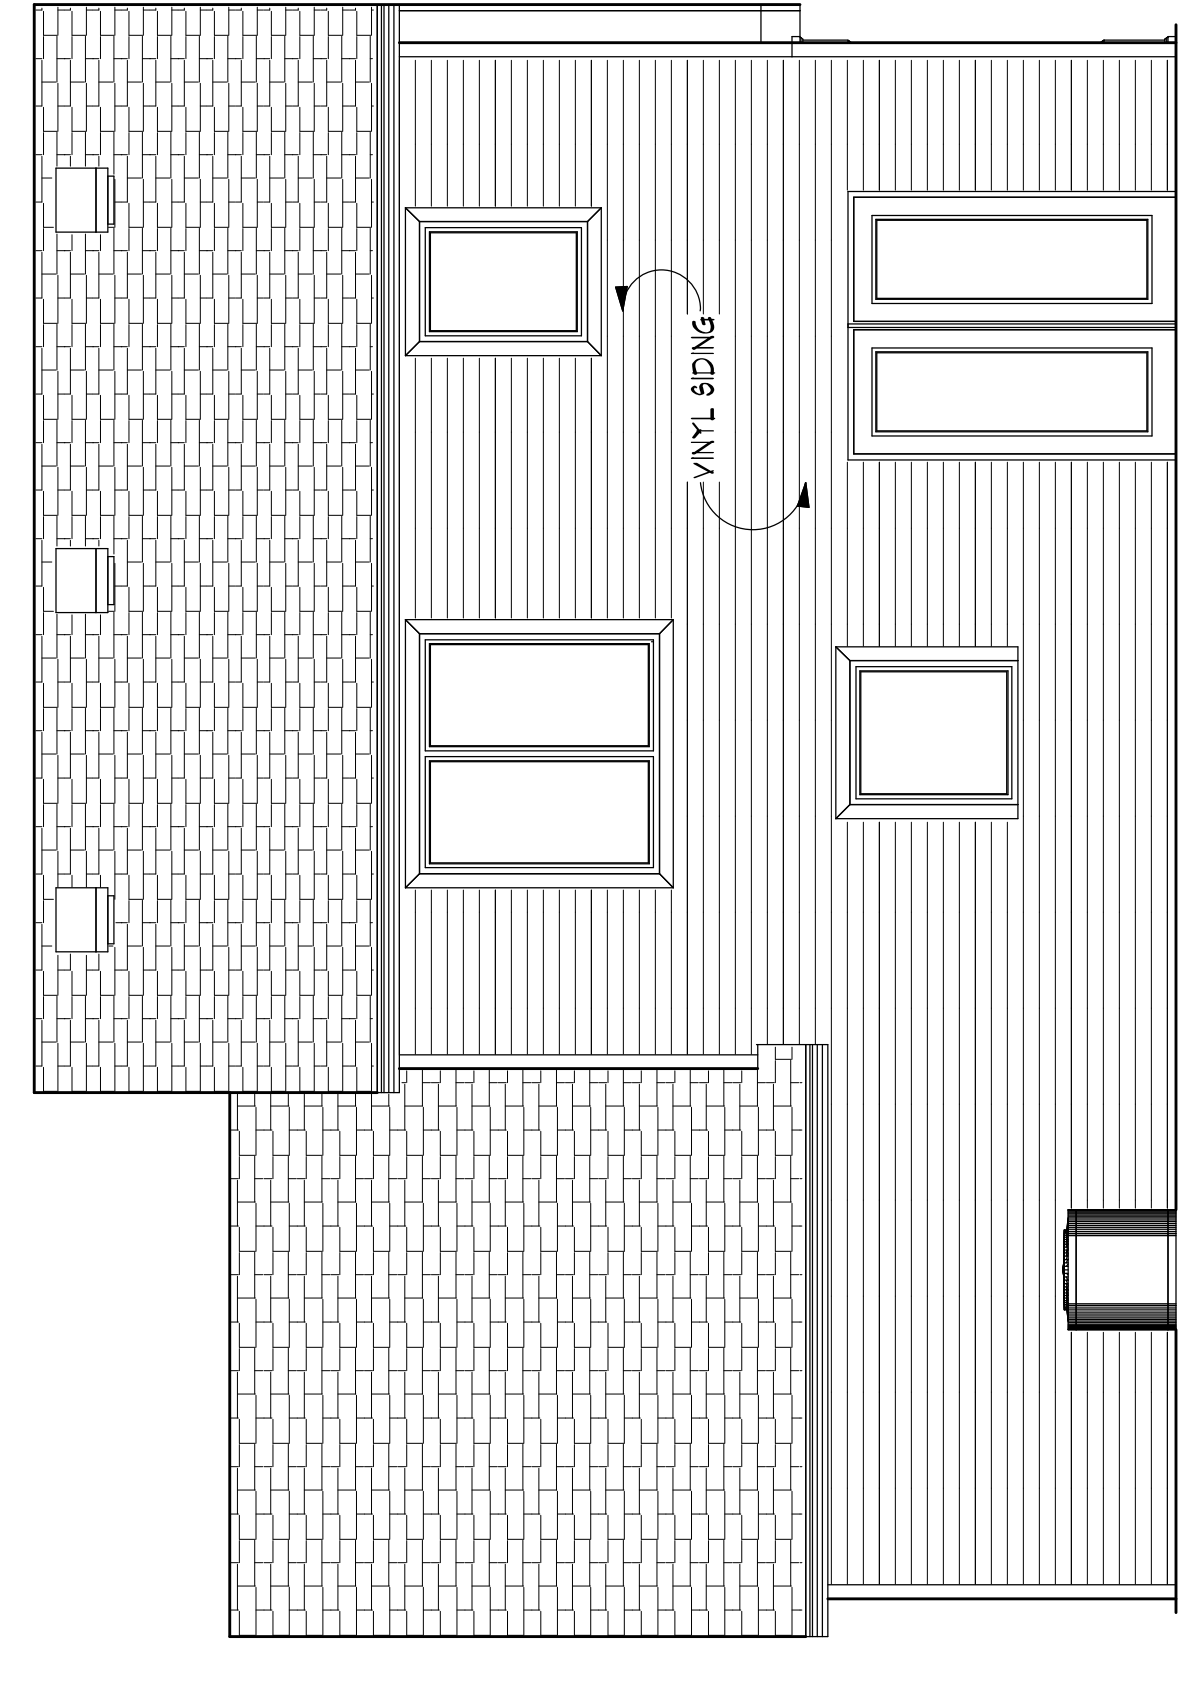

LEFT ELEVATION  
 SCALE: 1/4" = 1'-0"

FRONT ELEVATION  
 SCALE: 1/4" = 1'-0"

# The Country Meadows

Address
Addition
Block
Lot

RIGHT ELEVATION  
 SCALE: 1/4" = 1'-0"

REAR ELEVATION  
 SCALE: 1/4" = 1'-0"