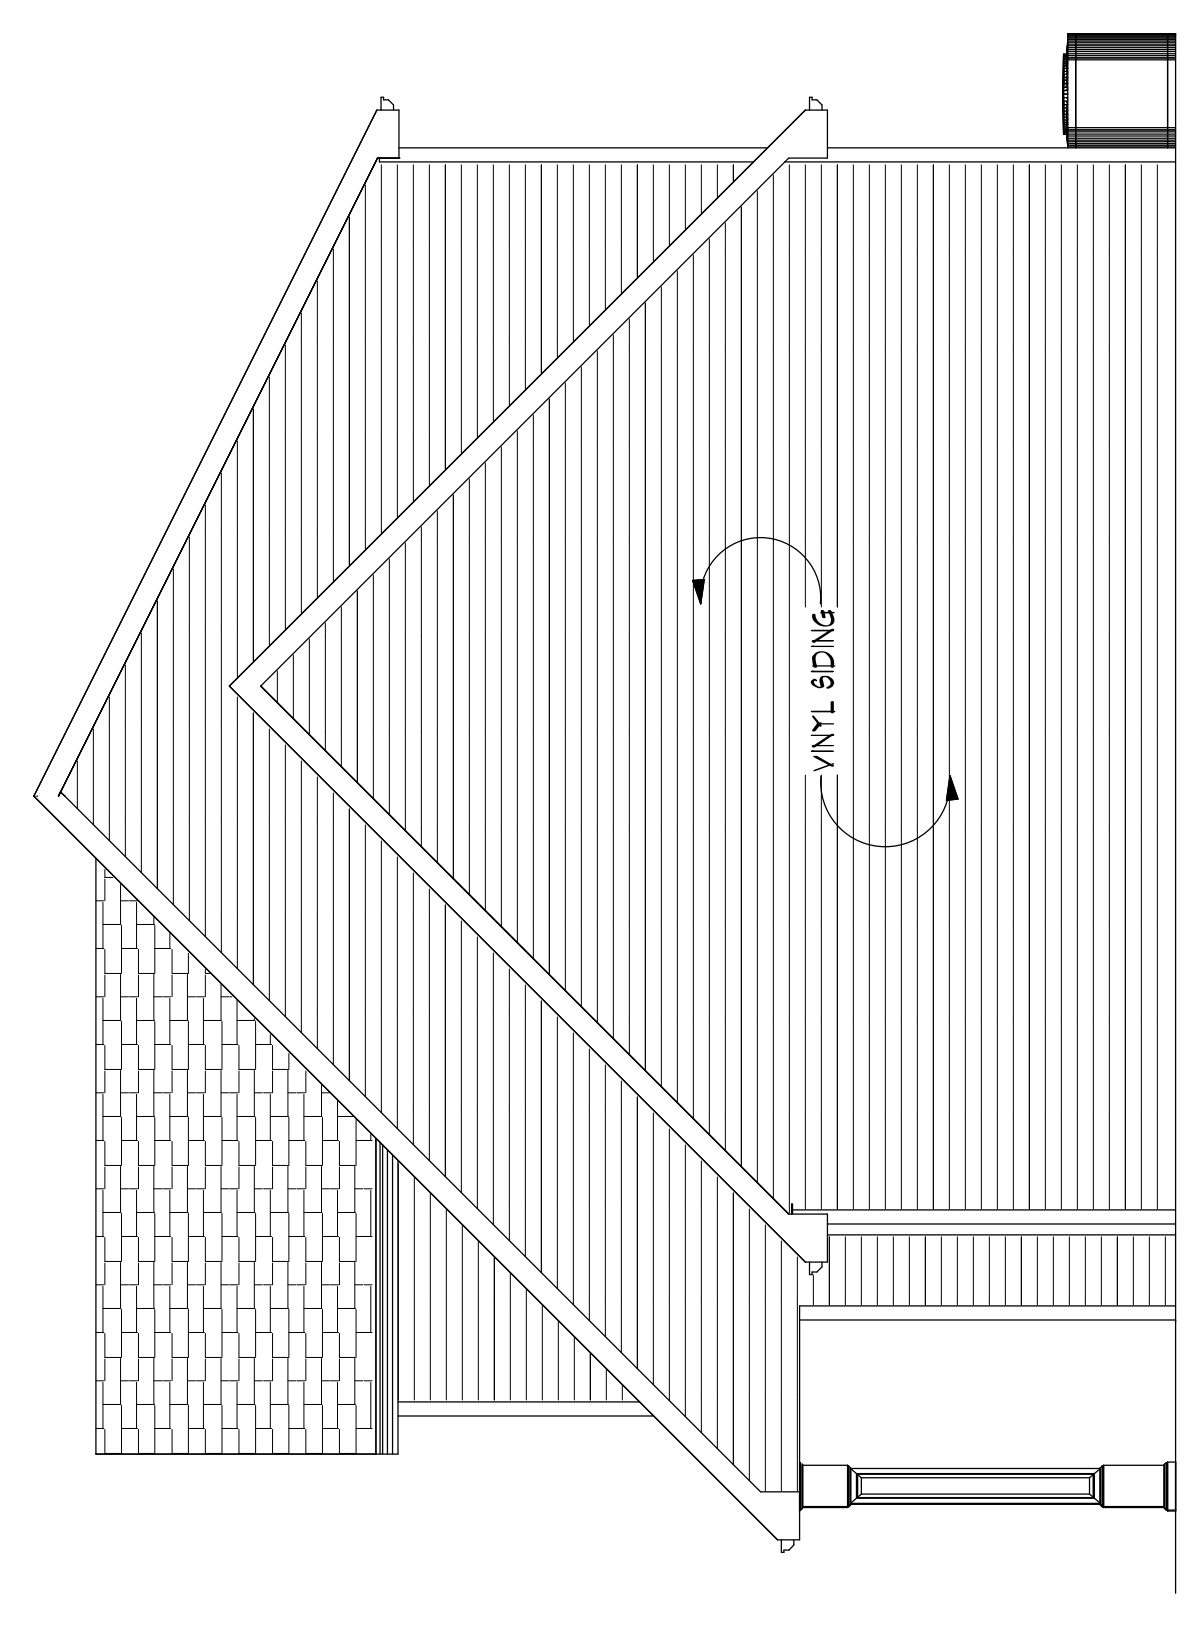

LEFT ELEVATION  
 SCALE: 1/4" = 1'-0"

FRONT ELEVATION  
 SCALE: 1/4" = 1'-0"

# The Country Meadows

Address
Addition
Block
Lot

RIGHT ELEVATION  
 SCALE: 1/4" = 1'-0"

REAR ELEVATION  
 SCALE: 1/4" = 1'-0"