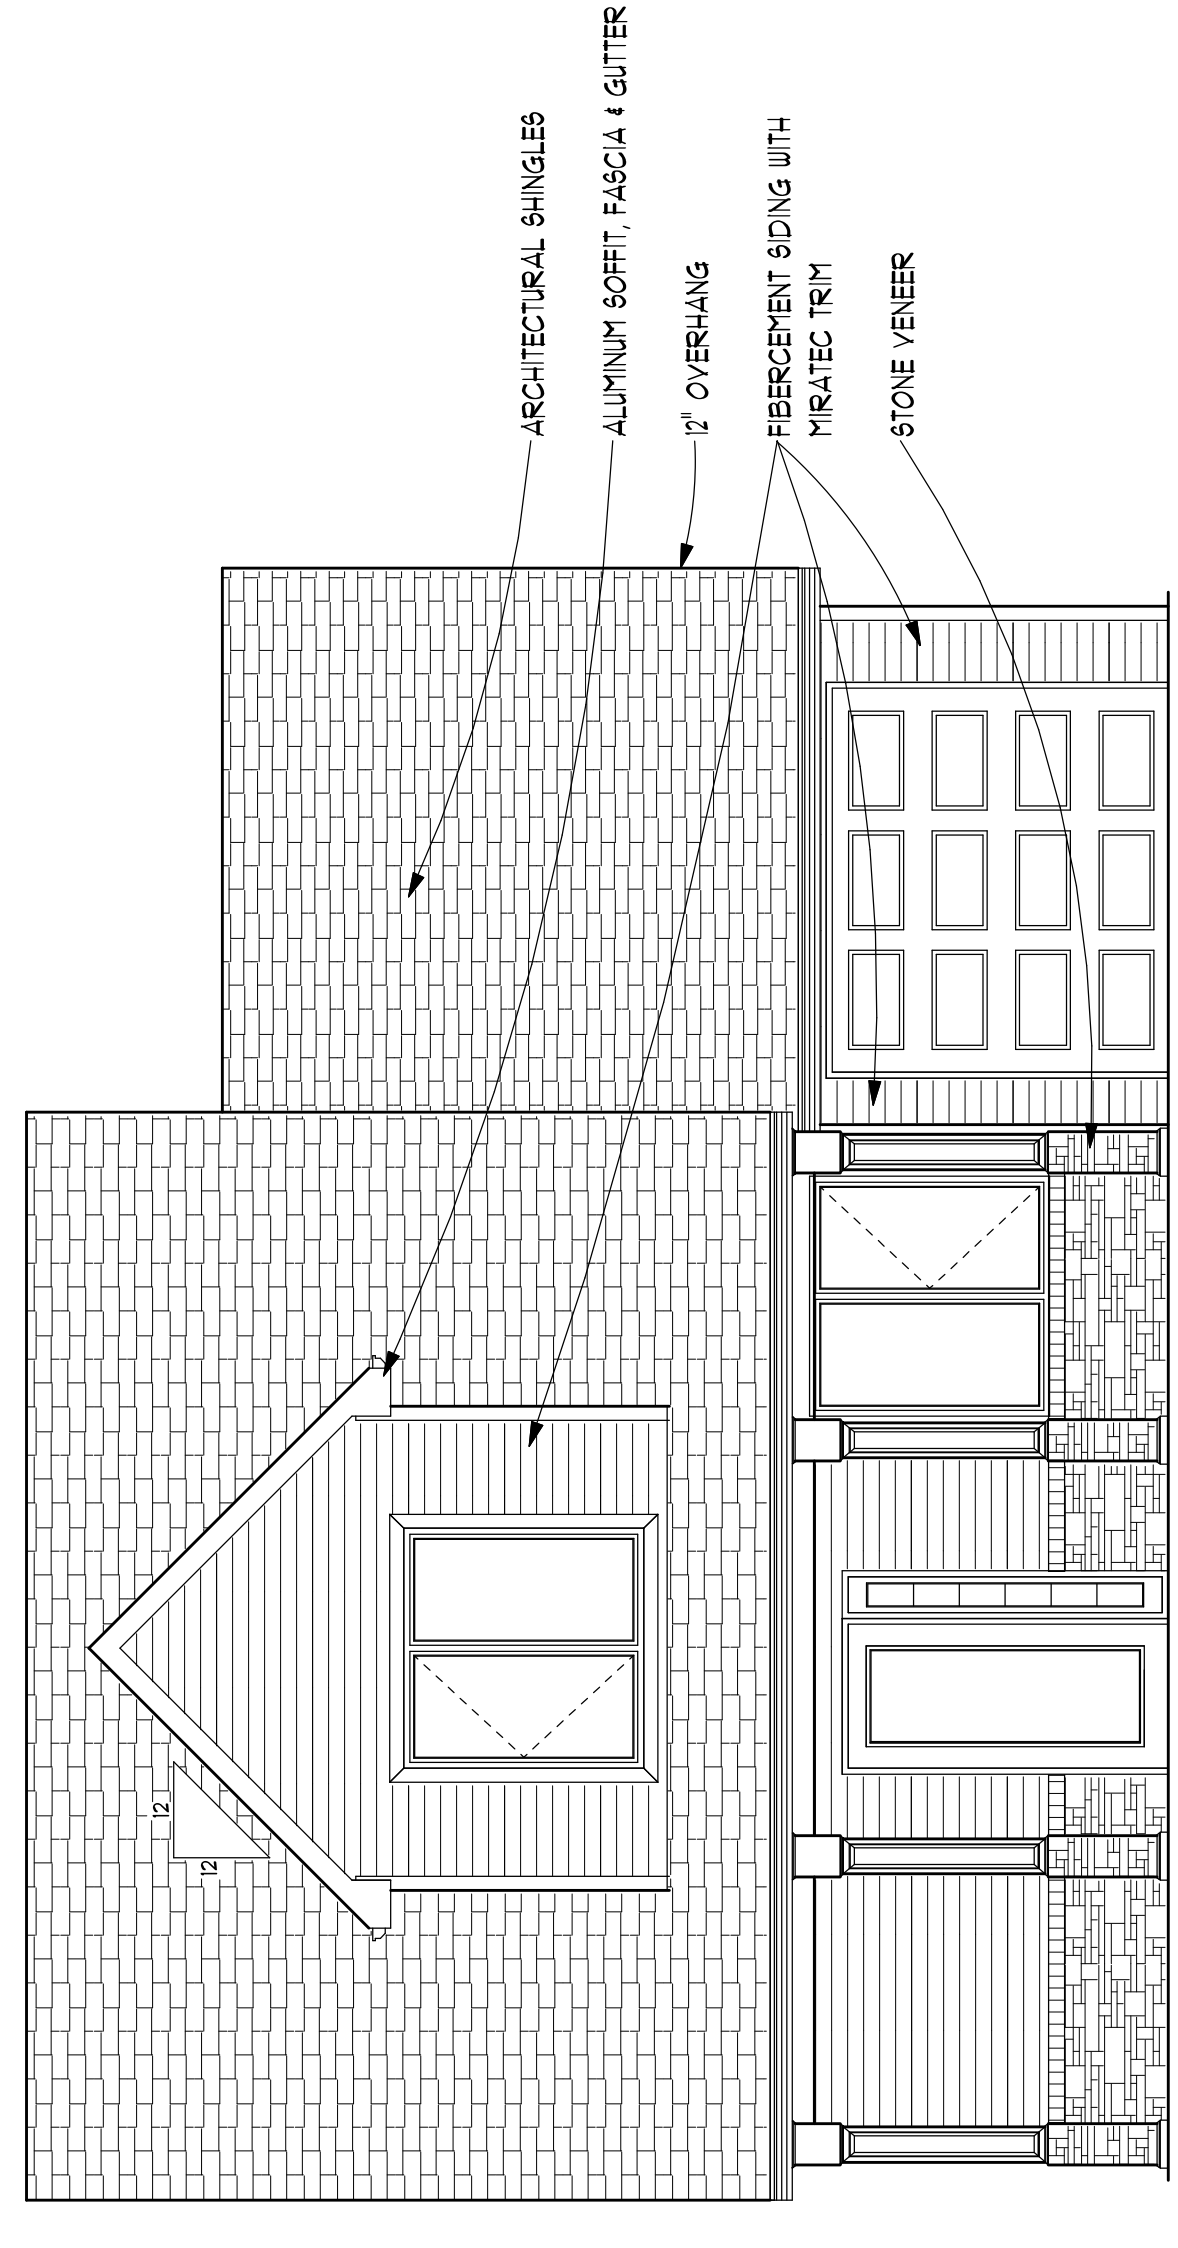

LEFT ELEVATION  
 SCALE: 1/4" = 1'-0"

FRONT ELEVATION  
 SCALE: 1/4" = 1'-0"

# The Country Meadows

Address
Addition
Block
Lot

RIGHT ELEVATION  
 SCALE: 1/4" = 1'-0"

REAR ELEVATION  
 SCALE: 1/4" = 1'-0"